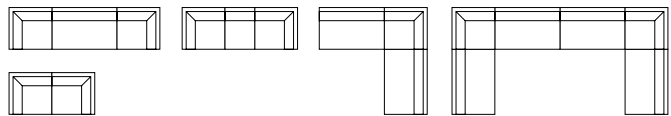

naples

chair

Black Leather

36" L 30" D 28" H – 810119

loveseat

Black Leather

62" L 30" D 28" H – 830120

sofa

Black Leather

87" L 30" D 28" H – 830119

heathrow

possible configurations:

armless chair

Black Leather

24" L 24" D 28" H – 810116

corner chair

Black Leather

24" L 24" D 28" H – 810117

sofa

Black Leather

48" L 24" D 28" H – 830116

south beach

possible configurations (featuring the half round ottomans from page 5):

sofa
Platinum Suede
69" L 29"D 33"H – 8301